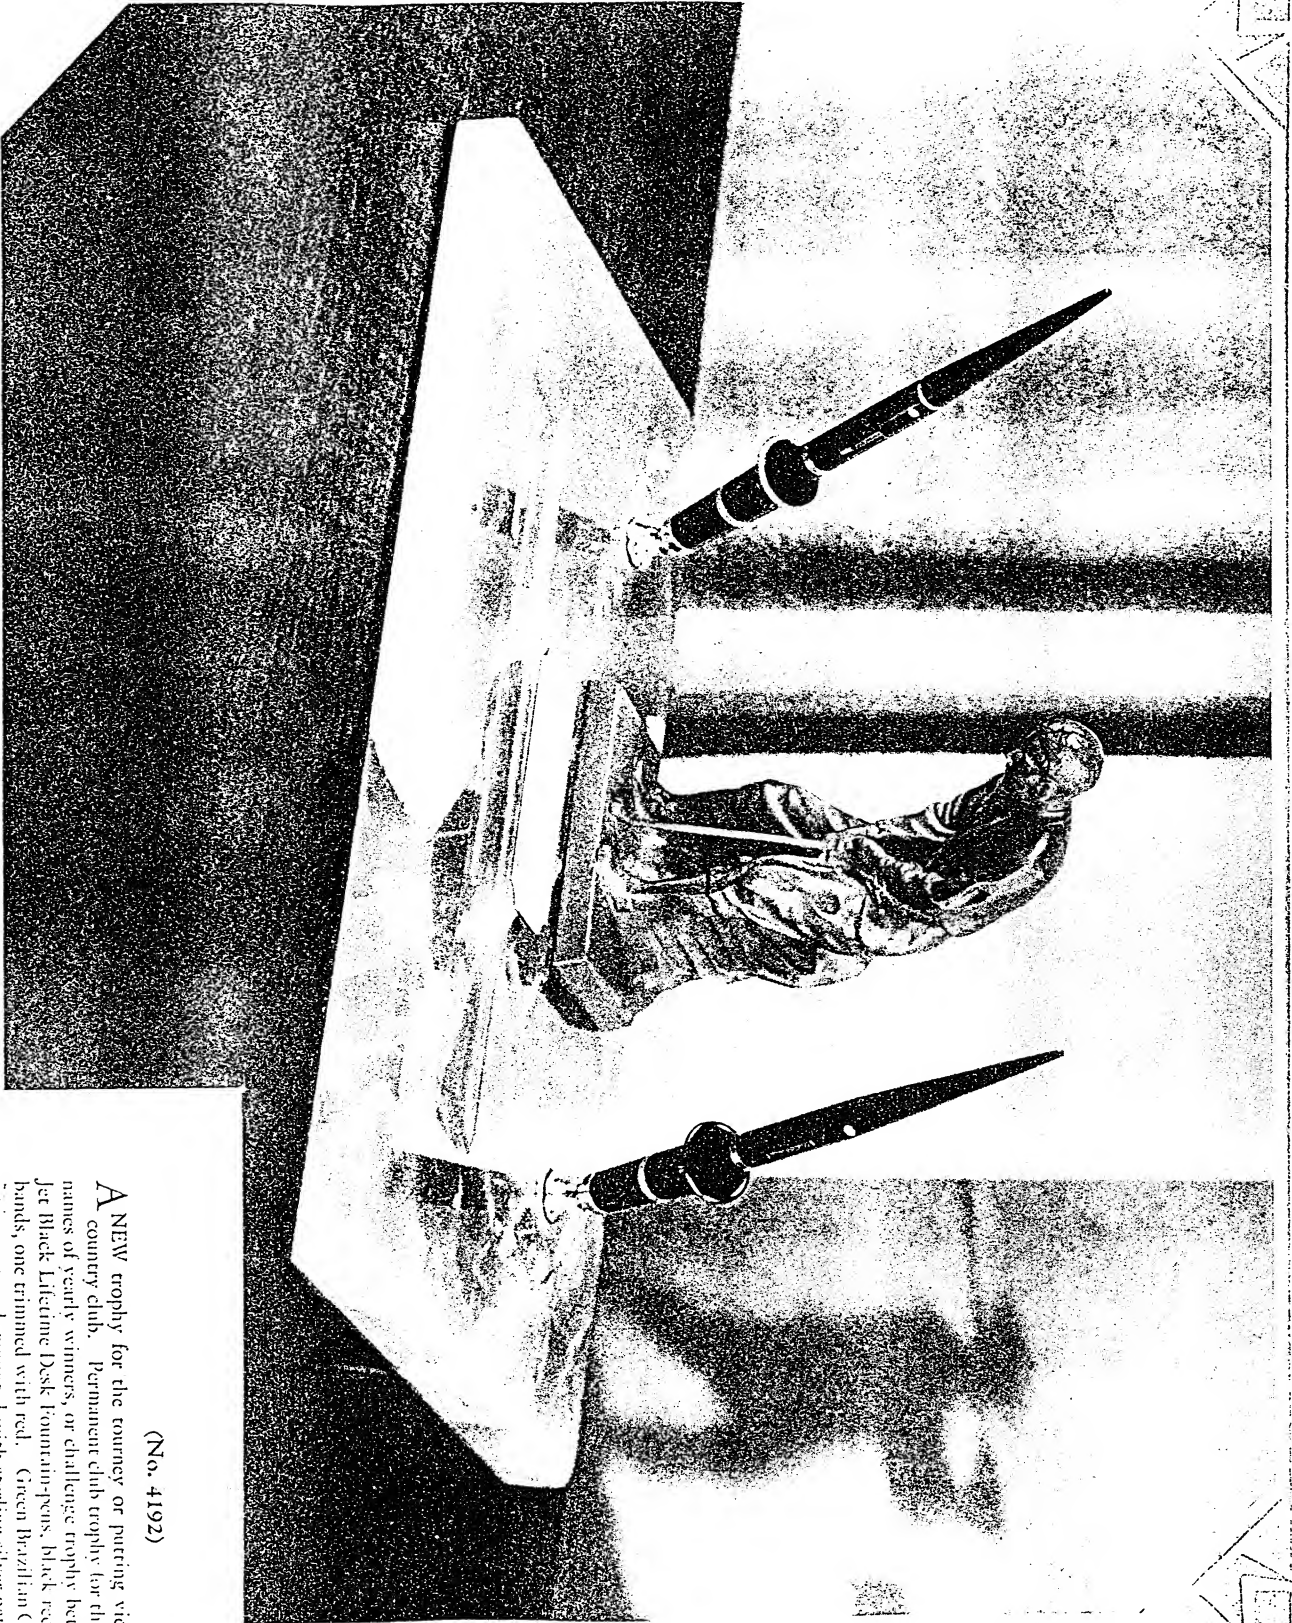

(No. 4192)

A NEW trophy for the roney or putting victor at the golf or country club. Permanent club trophy for the inscription of the names of yearly winners, or challenge trophy between clubs. Two Jet Black Lifetime Desk Fountain-pens, black receptacles with gold bands, one trimmed with red. Green Brazilian Onyx base, 8 x 14 x 7 1/2 in., grooved, mounted with sterling silver namplate for engraving. Putting figure, 6 1/2 in. high.

Bronze, List price $70